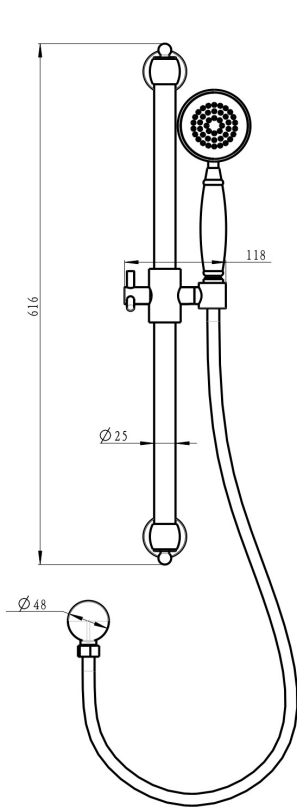

Klassique Hand Shower with Sliding Rail

Brushed Brass

Product Specifications

Code	KLA-37-BB
Barcode	9339897012027
Material	Brass / 304 Stainless Steel
Finish	Brushed Brass

Hose Length	1500mm
WELS Rating	3 Star
WELS Reg No	S17728
WELS L/Min	8L/Min